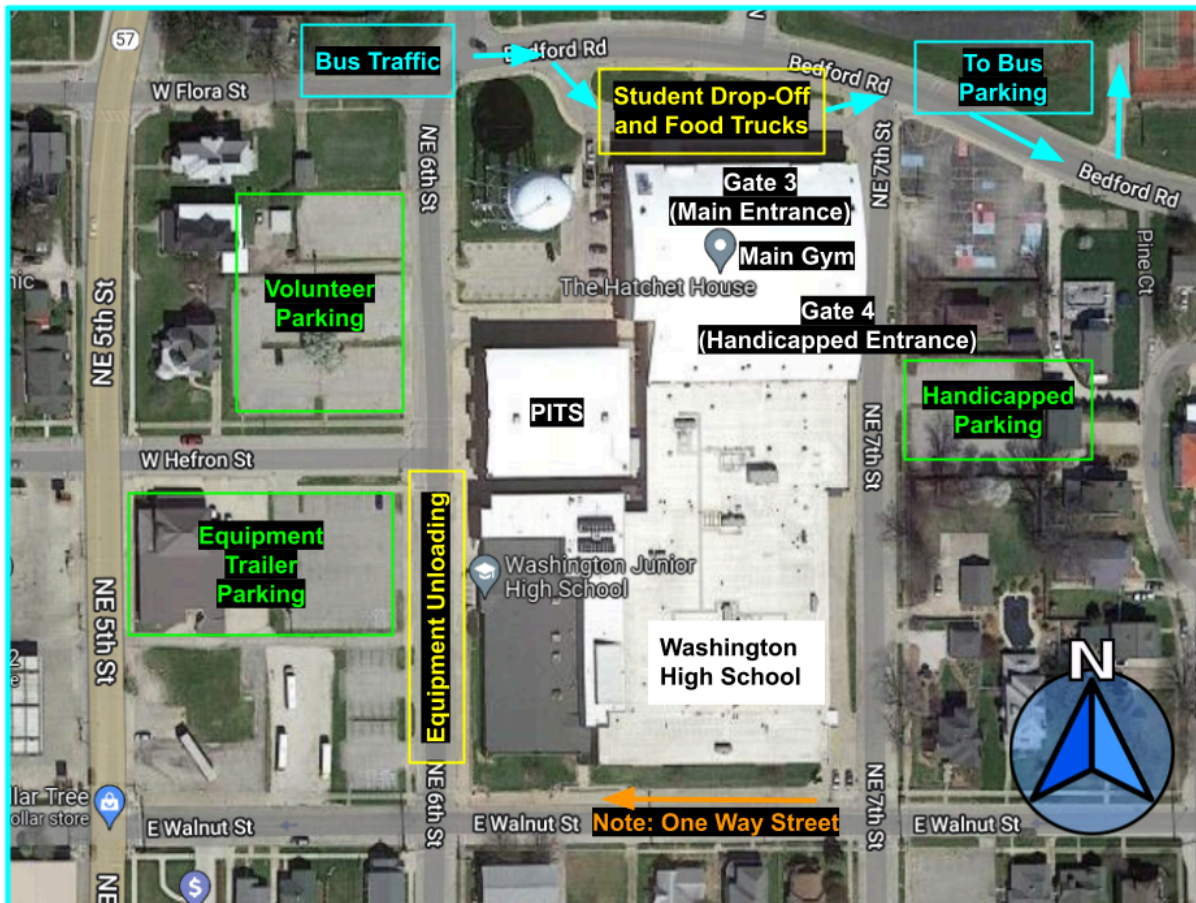

WHS Outside Map for FRC Competition 2024

Location: Washington High School
608 E. Walnut St.
Washington, IN 47501

Directions and Notes:

1. Buses should drive into Washington via IN-57 (locally called NE 5th St.)
2. The main entrance for this competition will be Gate 3, located on Bedford Rd. Buses should unload students at this gate, and then park behind the tennis courts as seen in the upper right hand corner of the map.
3. If a person needs handicap access they may enter through Gate 4. Gate 3 is only accessible by stairs.
4. Spectator parking will be in any unmarked parking lot, mainly north of the gym. (Not pictured on the map.)
5. Teams will unload/load on NE 6th St. in front of the pit location (the junior high gym.)
6. Food trucks will be located by Gate 3.
7. NOTE: Walnut St. is a one-way street heading west.