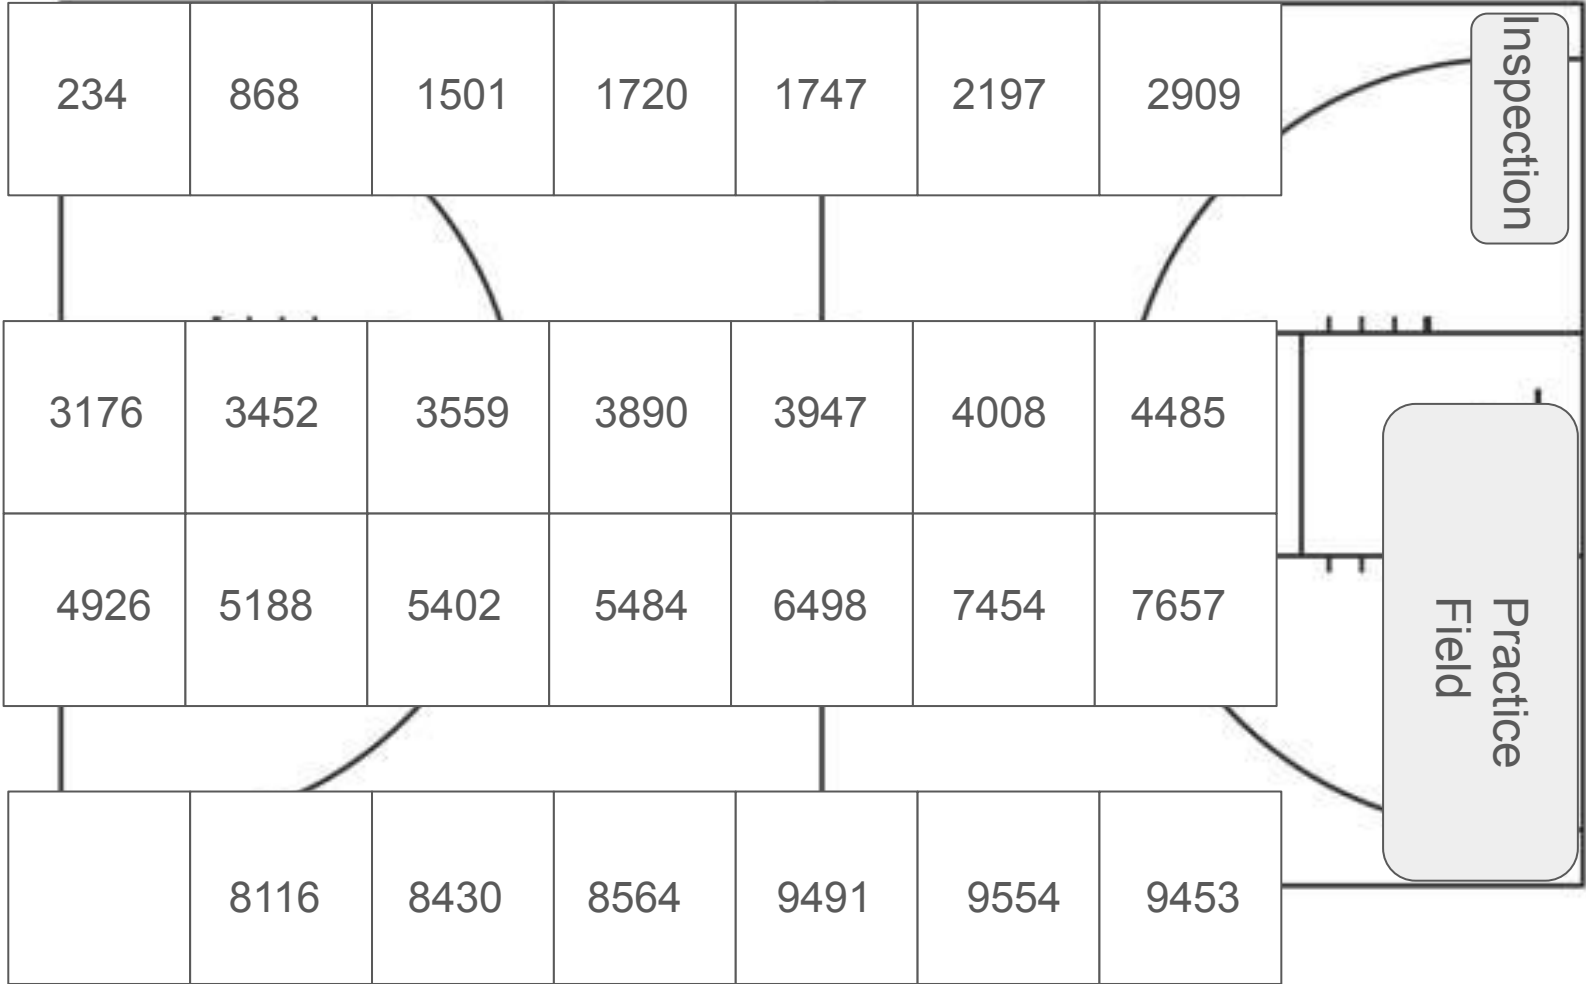

# Washington HS Pit Gym

Inspection

Practice  
Field

Exit/Main Gym

Pit Admin/Spare Parts